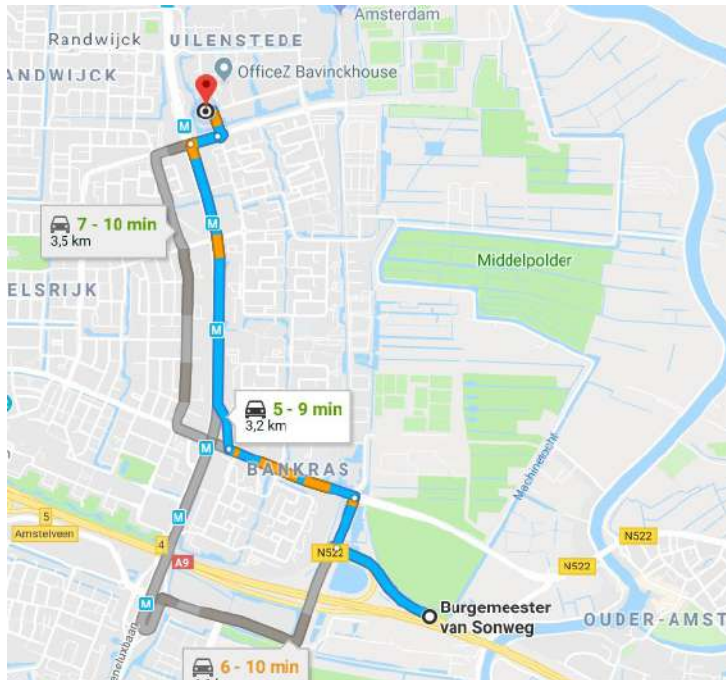

MY CENTER

**RENAULT EURODRIVE
/ M.D.S. PARC**
Prof. W.H. Keesomlaan 12
1183 DJ Amstelveen
PAYS-BAS

**mds.amsterdam@
mdsparc.com**
+31 (0)20 890 38 46

Open all year round by appointment only.

Hotline :
Monday to Friday, 9:00 am to 5:00 pm. Except on public holidays.

PUBLIC HOLIDAYS

No telephone permanence assured on :
01/01 · 10/04 · 13/04 · 27/04 · 05/05 · 21/05 · 01/06 · 25/12

AMSTERDAM SCHIPHOL

WHERE CAN I FIND MY CENTER ?

Coming from Utrecht via the A9 highway

- 1 From the A9 motorway, take the exit Amstelveen / Amstelveen Zuid (No. 5)
- 2 If you come from the West turn right on the Van der Hooplaan; If you come from the East turn left on the Van der Hooplaan.
- 3 Follow Van der Hooplaan straight ahead, at the second roundabout turn left onto the Sportlaan.
- 4 Drive straight ahead and go through the traffic lights. Turn left at the first street after the traffic lights and turn right again at the first street.
- 5 The Renault Eurodrive office is on the left.